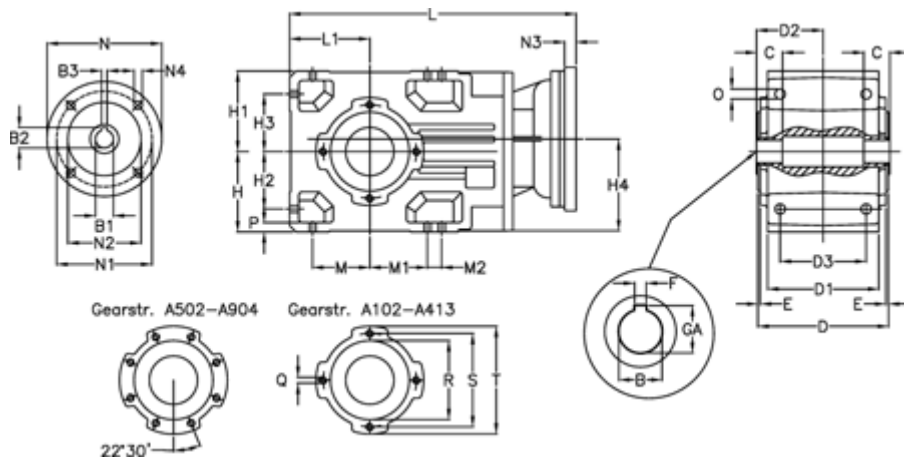

Article number: 29600201034240

Description: Bevel helical gearbox
A202UH35-10,3-P100B5

Measures

| | | | | |
|-----------|-----------------------------------|-----------|-------------|---------|
| B = 35 | D3 = 90 | H3 = 60.0 | N1 = 215 | S = 115 |
| B1 = 28 | Description = A202UH35-xx-P100 B5 | H4 = 93.0 | N2 = 180 | T = 140 |
| B2 = 31.3 | E = 3.0 | L = 335.5 | N3 = 0 | |
| B3 = 8 | F = 10 | L1 = 80 | N4 = M12x16 | |
| C = 22 | GA = 38.3 | M = 60.0 | O = 9.5 | |
| D = 136 | H = 80 | M1 = 60.0 | P = 9 | |
| D1 = 110 | H1 = 80 | M2 = 0 | Q = M8x15 | |
| D2 = 70.0 | H2 = 60.0 | N = 250 | R = 95 | |